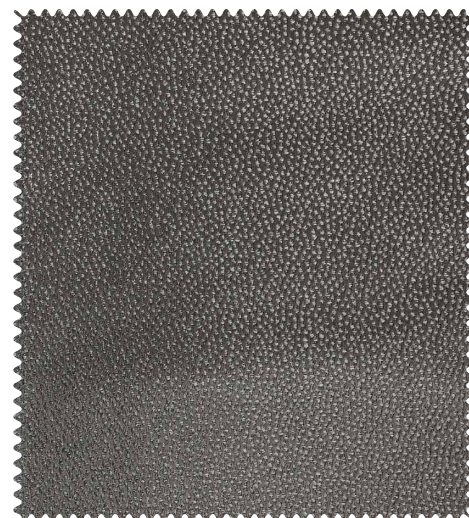

Design Name : **GLITTER-AM**
Design No. : **2006-002-004**
Colour : **AM-WHOLE WHEAT**
Composition : **P 60.0%, SP 40.0%**

*รูปถ่ายจากสินค้าจริง สีอาจจะมีความคลาดเคลื่อนไปบ้าง ตามแสงและจอรับภาพที่แตกต่างกัน