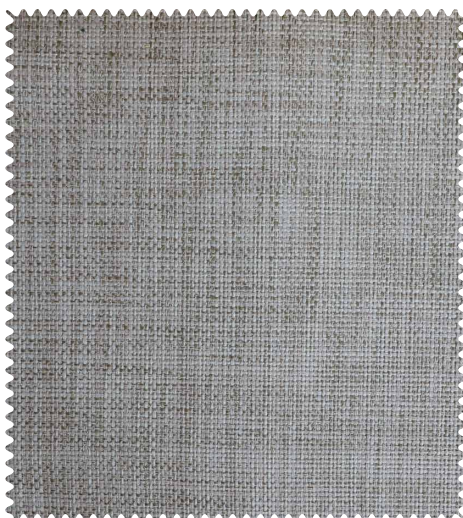

BABEL CUSHION
IDENTITY&STYLE
SINCE 1998

Design Name : **BISCUIT**
Design No. : **0406-045-004**
Colour : **WAFFLE**
Composition : **C 57.0%, P 19.0%, REP 24.0%**

Design Name : **ILLUSHION**
Design No. : **0812-018-015**
Colour : **AURORA**
Composition : **P 100.0%**

Design Name : **BISCUIT**
Design No. : **0406-045-003**
Colour : **BANANA ASH**
Composition : **C 57.0%, P 19.0%, REP 24.0%**

Design Name : **PLATONY**
Design No. : **1711-016-027**
Colour : **SANDSHELL**
Composition : **P 61.0%, C 26.0%, REP 13.0%**