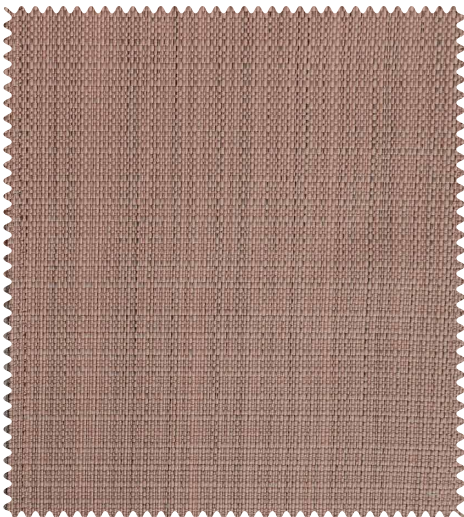

Design Name : **AVION**
Design No. : **1906-003-003**
Colour : **PEACH**
Composition : **P 69.0%, REP 31.0%**