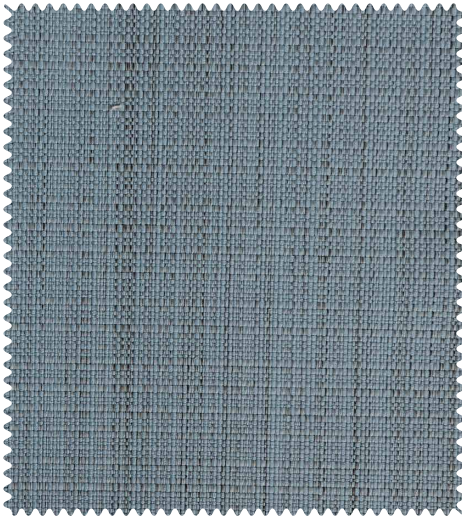

BABEL CUSHION
IDENTITY&STYLE
SINCE 1998

Design Name : **AVION**
Design No. : **1906-003-005**
Colour : **AQUA**
Composition : **P 69.0%, REP 31.0%**