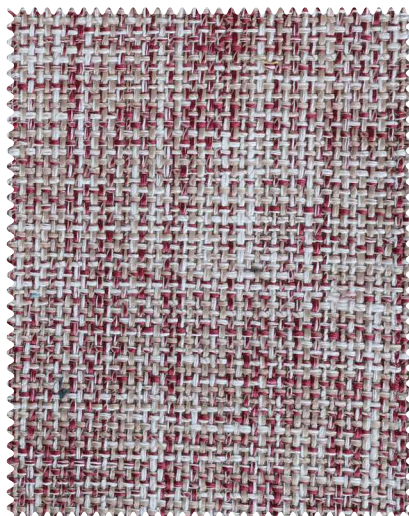

Design Name : **PLATONY**
Design No. : **1711-016-001**
Colour : **FLOWER**
Composition : **P 61.0%, C 26.0%, REP 13.0%**