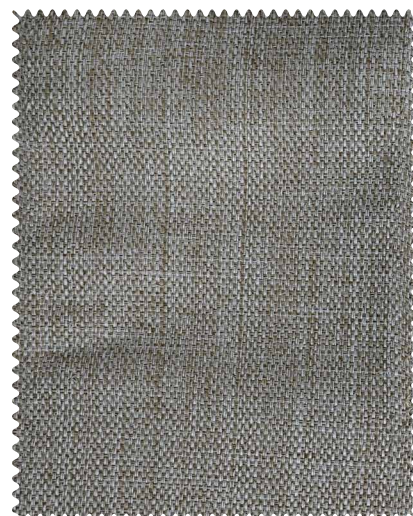

Design Name : **LONERO**
Design No. : **1701-018-009**
Colour : **OYSTER**
Composition : **P 65.0%, REP 35.0%**

*รูปถ่ายจากสินค้าจริง สีอาจจะมีความคลาดเคลื่อนไปบ้าง ตามแสงและจอรับภาพที่แตกต่างกัน