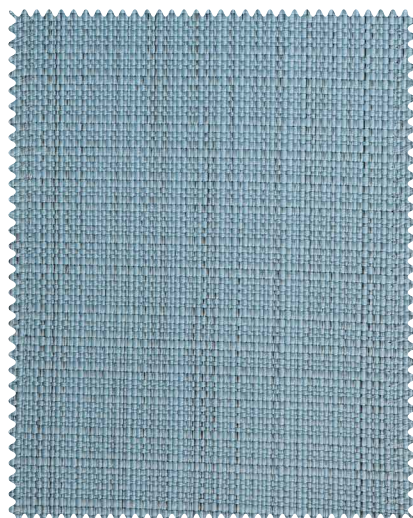

Design Name : **AVION**
Design No. : **1906-003-005**
Colour : **AQUA**
Composition : **P 69.0%, REP 31.0%**

*รูปถ่ายจากสินค้าจริง สีอาจจะมีความคลาดเคลื่อนไปบ้าง ตามแสงและจอรับภาพที่แตกต่างกัน