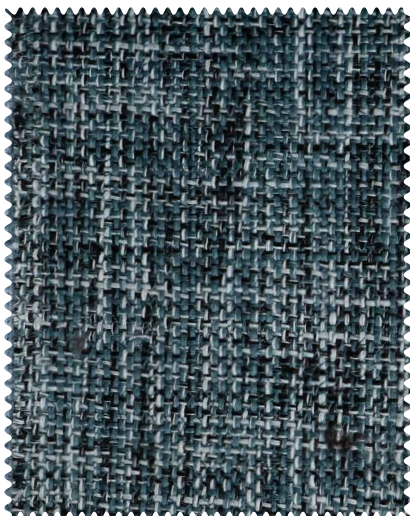

Design Name : **PLATONY**
Design No. : **1711-016-012**
Colour : **SILVER PINE**
Composition : **P 61.0%, C 26.0%, REP 13.0%**