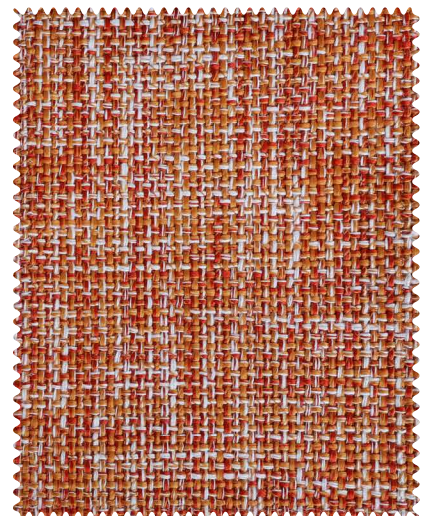

Design Name : PLATONY
Design No. : 1711-016-009
Colour : CARROT
Composition : P 61.0%, C 26.0%, REP 13.0%

*รูปถ่ายจากสินค้าจริง สีอาจจะมีความคลาดเคลื่อนไปบ้าง ตามแสงและจอร์นภาพที่แตกต่างกัน