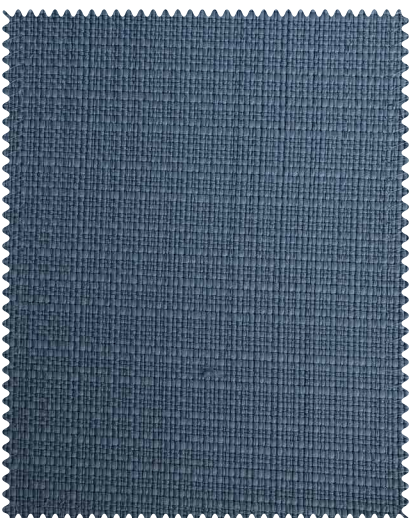

Design Name : **AVION**
Design No. : **1906-003-006**
Colour : **BLUE STONE**
Composition : **P 69.0%, REP 31.0%**