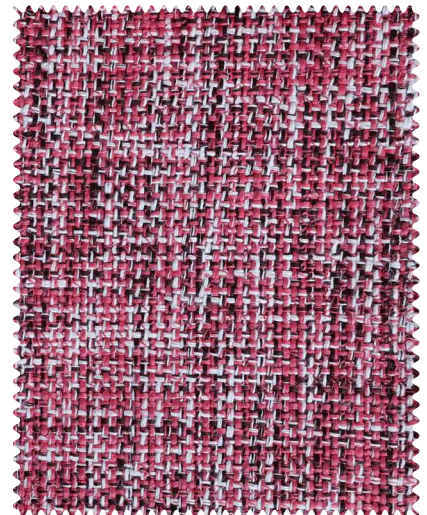

Design Name : **PLATONY**
Design No. : **1711-016-007**
Colour : **HOT PINK**
Composition : **P 61.0%, C 26.0%, REP 13.0%**